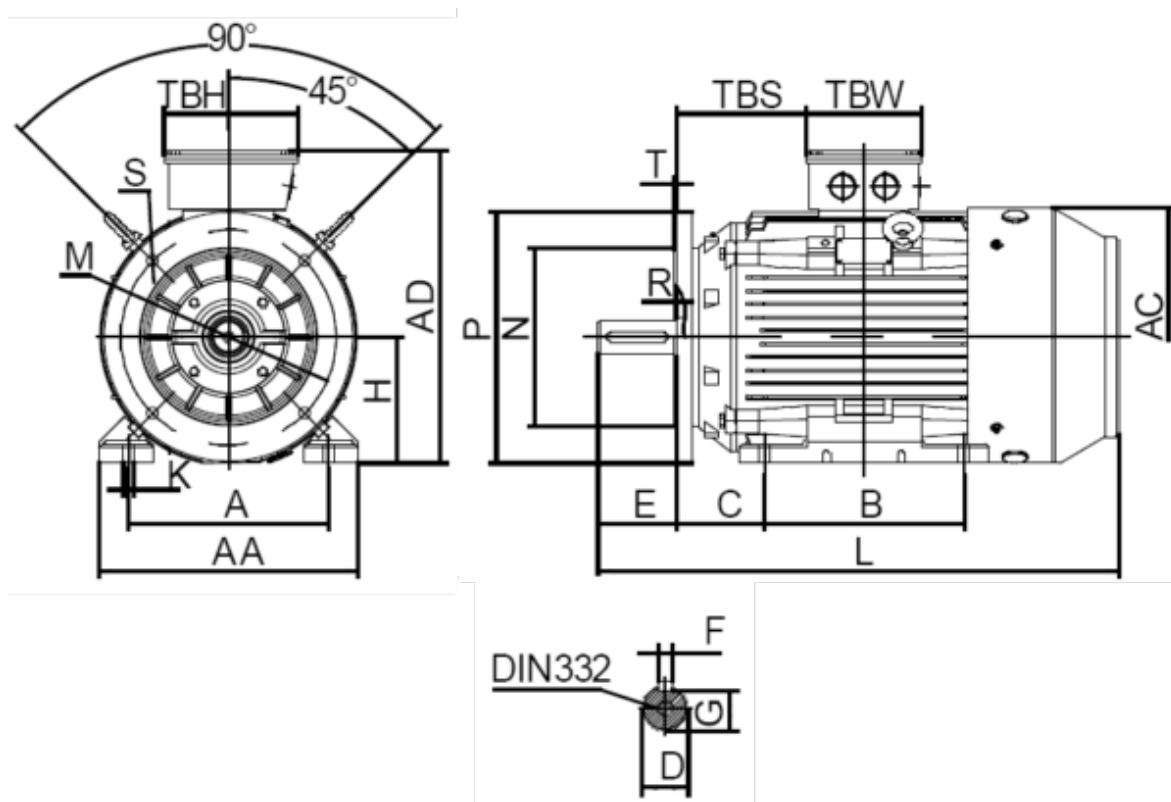

Data Sheet

Article number: 250300075417

Description: Kleedrive T3C 802-4 0.75KW 1400 rpm
3x230/400V 50HZ IP55 B35 Eff=82,5%

Measures

A = 125	F = 6	TBW = 114
AA = 154	G = 15.5	
AC = Ø158	H = 80	
AD = 214	HD = 134	
B = 100	K = Ø9	
C = 50	L = 290	
D = Ø19	TBH = 114	
E = 40	TBS = 43	